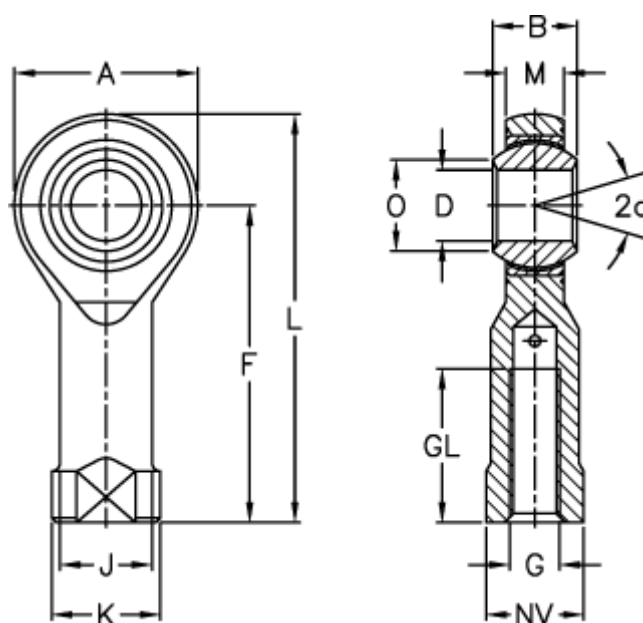

Article number: 03213008

Description: Fluro Rod End GILRSW 8  
Housing stainless steel with left-handed thread

## Measures

A	= 24	J	= 12.5	Weight (g) = 46
a (degrees)	= 14	K	= 16	
B	= 12	L	= 48	
D	= 8	M	= 9	
Dynamic load C (kN)	= 16.7	NV	= 13	
F	= 36	O	= 10.4	
G	= M8	Permissible rpm	= 420	
GL	= 16	Static load C0 (kN)	= 20.7	